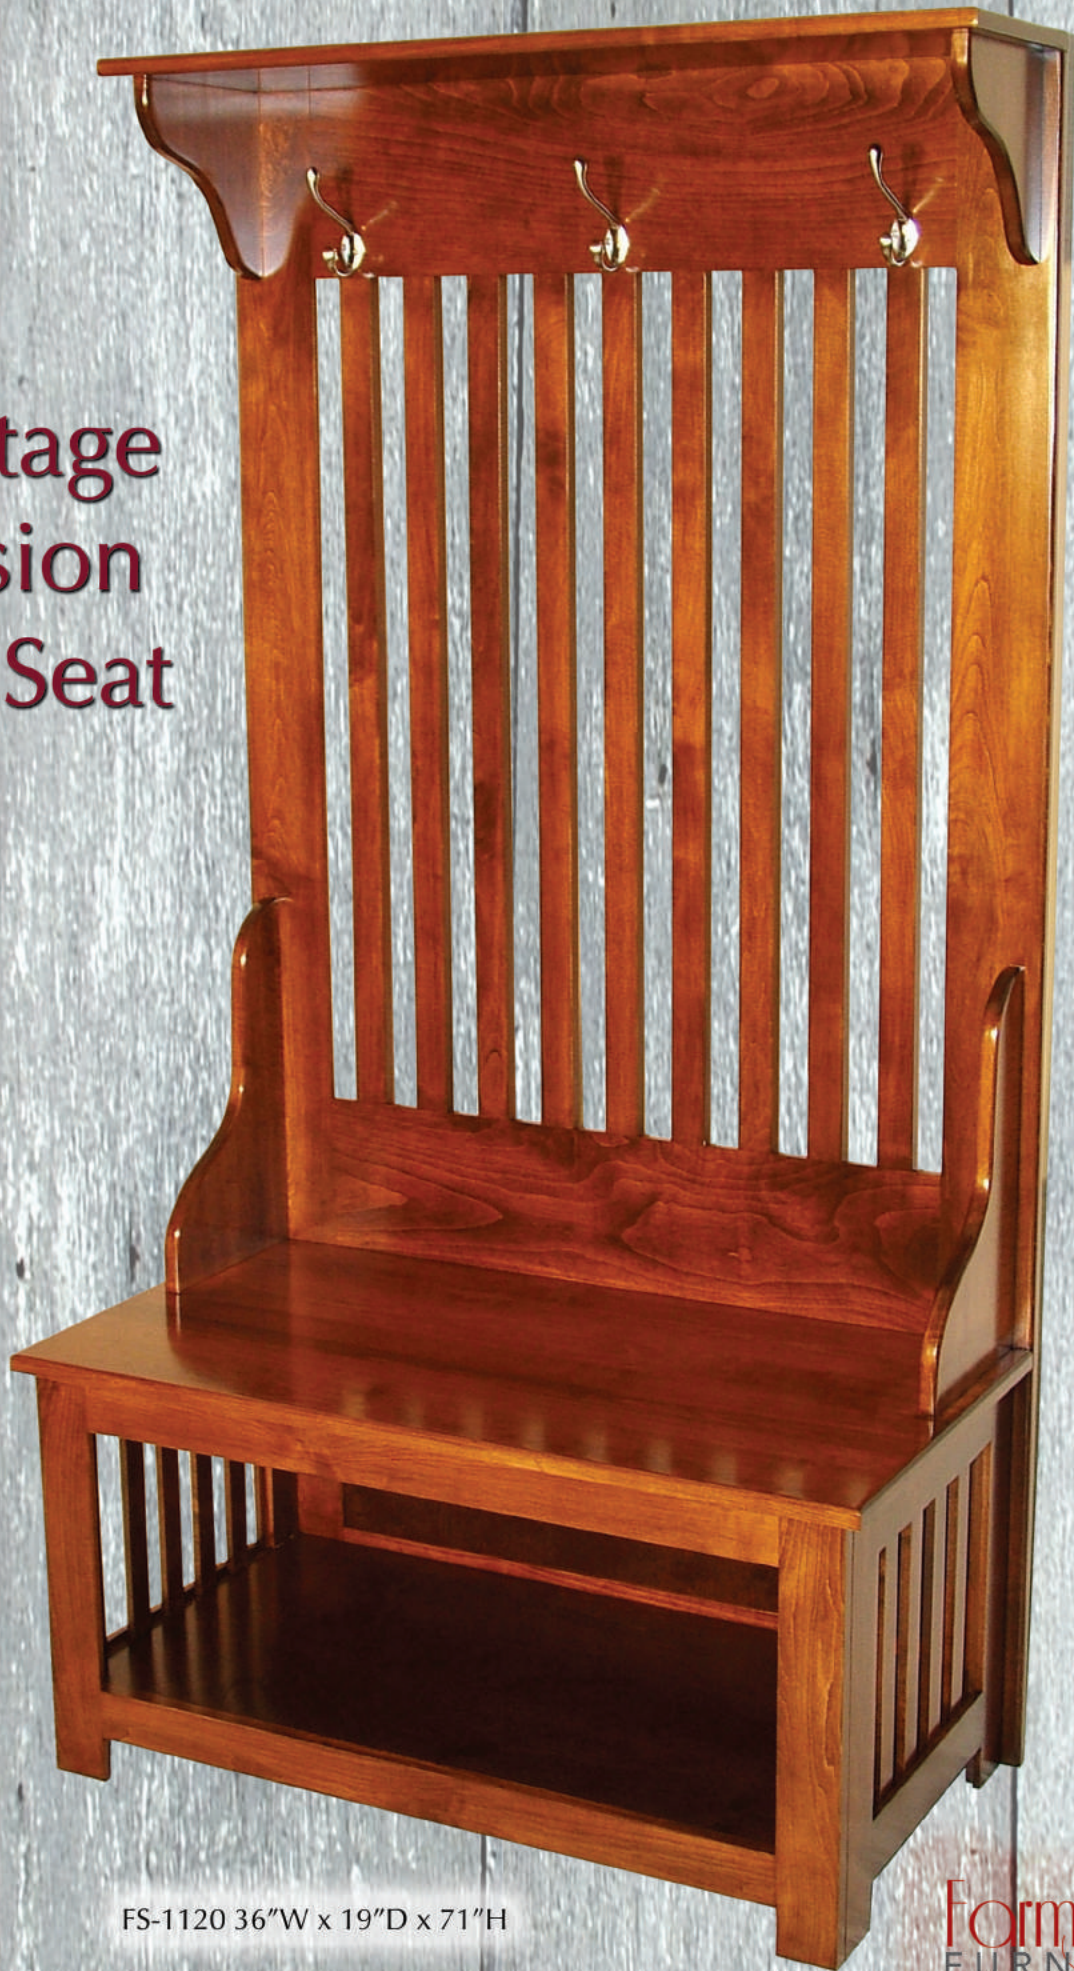

FS-1070 Enclosed Hall Seat
30"W x 23^{1/2}"D x 73"H

Features include:

- Raised-panel doors
- Raised panel interior
- Dampened hinge lid for storage area

Contemporary Hall Seat and Bench Collection

Item # FS-1090
Contemporary Hall Seat
shown in Brown Maple
wood, Rich Tobacco
finish
and leather seat. Two
baskets on slideouts.

75"H x 36"W x 18"D

FS-1095

37"L x 16¹/₄"W x 18"H

Bench styles shown on this
page are available with either
hardwood or leather seat, and
wood or basket drawers.

Farmside
FURNITURE

FS-1096

53"L x 16¹/₄"W x 18"H

**Swivel-
Mirror
Hall
Seat**

FS - 1125
Swivel-Mirror Hall Seat
30"W x 18"D x 80"H

**Carlisle
Hall Seat**

FS - 1128
Carlisle Hall Seat
32"W x 18"D x 76"H
(also features hinged lid)

FarmSide
FURNITURE

Heritage
Mission
Hall Seat

FS-1120 36"W x 19"D x 71"H

Formside
FURNITURE

Modern Mission Hall Seat

Item # FS-1057

Modern Mission Hall Seat
shown in Oak with
Michaels Cherry finish.

77"H x 36"W x 18¹/₂"D

Farmside
FURNITURE

The image displays two views of a wooden hall seat. The larger view on the left shows the seat in its entirety, featuring a high back with a decorative slatted top rail, a seat with a matching slatted backrest, and a sturdy wooden base. The smaller view on the right shows the seat from a different angle, highlighting the front panel and the slatted backrest. The wood has a rich, dark stain and a visible grain. The background is a light-colored, vertically-plank wall.