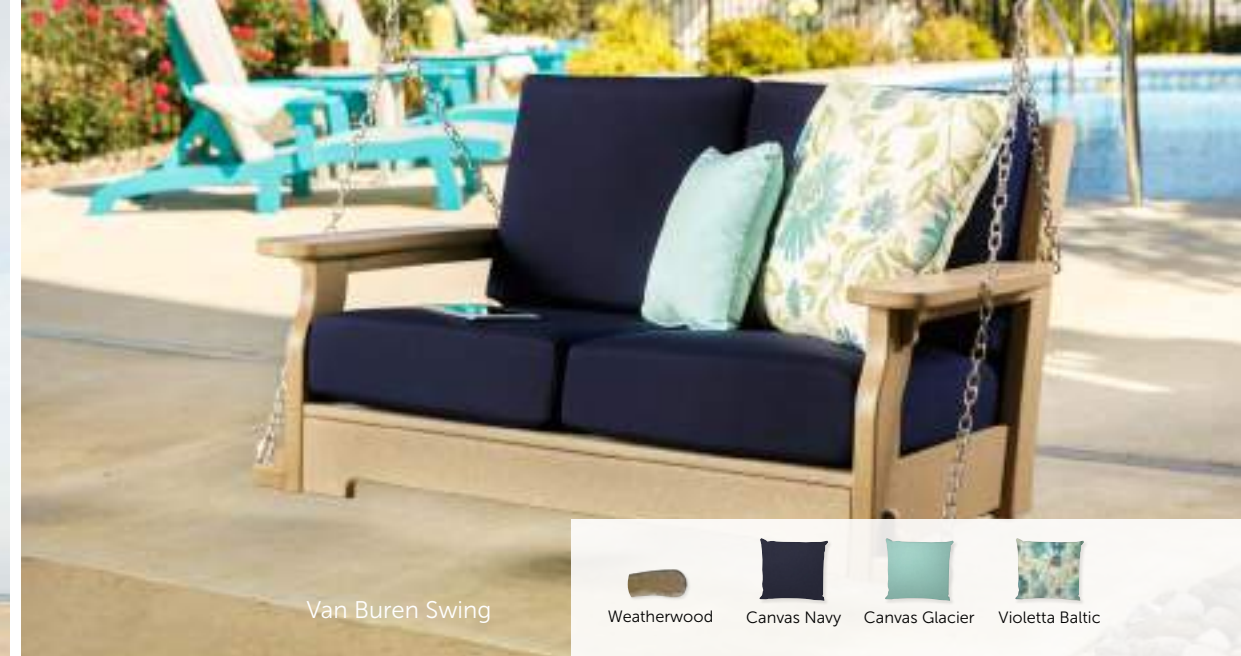

- Weatherwood
- Canvas Navy
- Canvas Glacier
- Violetta Baltic