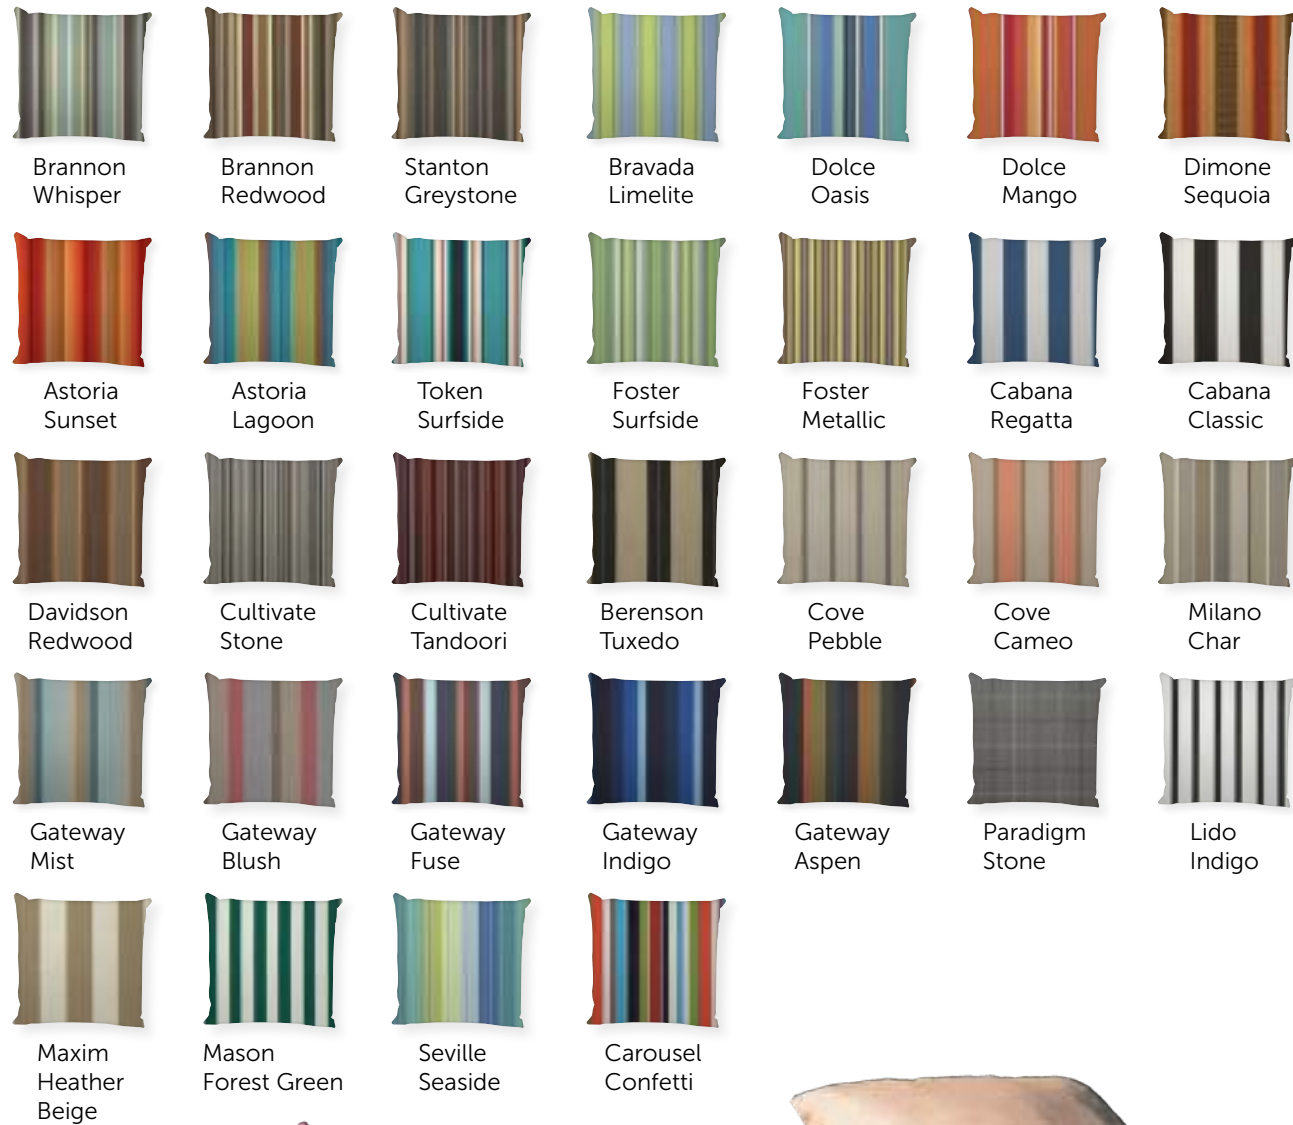

B Fabrics

C Fabrics

D Fabrics